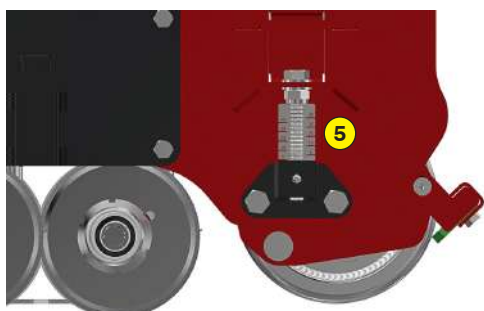

DETHATCHING-
SPIKING

MULCHING

MADE IN FRANCE

DISC OVERSEEDING MACHINE

ROOG 150.60

Functions of the overseeder ROOG 150.60

This overseeding machine allows you to perform your over-seeding operations optimally. Each disc/injector unit produces a clean cut and a precise deposit of seeds. This unique design allows us to offer you a compact machine with a limited weight allowing the selection of a tractor with less lifting capacity.

The cutting of the groove is carried out by sharp discs, arranged on independent blocks that follow the profile of the ground. The injectors place the seeds precisely in the furrows.

The precision seeding, of the classic English ray-grass mixtures, red fescue... is obtained by the volumetric adjustment of the spline dispenser via the dial clock. The rear roller then closes the grooves.

- 1 Precise seed deposition by the disc/injector unit
- 2 Clean cut by sharp discs
- 3 Precise dosing of seed quantities with the spline seed drill
- 4 Ventilated fluted-roller seeder
- 5 Precise adjustment of the rear roller
- 6 Tank drain funnel
- 7 Seed drill control in the cab

Machine	ROOG 150.60
Working width	1500 mm (59")
Total width	1760 mm (69" 1/4)
Weight	665 Kg (1466 lb)
Tractor : Required power	From 30 CV (Check the lifting capacity of the tractor)
Seeding depth	0 to 20 mm (0" to 3/4")
Interval between sowing	60 mm (2" 1/4)
Number of discs	24
Depth adjustment	3rd point + roll
3 point hitch	Categories 1 & 2
Transport dimension w x L x H	1760 mm x 1010 mm x 1490 mm (69" 1/4 x 58" 3/4 x 39" 3/4)
Seeder	
Type of seed drill	Ventilated fluted-roller seeder (SCV) with
Seed rate adjustment	Graduated dial
Seed rate calibration	From 2 to 30 g/m ²
Seed drill capacity	160 liters (37 US gal)