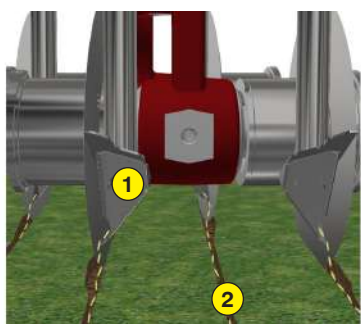

DETHATCHING-
SPIKING

MULCHING

MADE IN FRANCE

DISC OVERSEEDING MACHINE

ROOG 150.60

Functions of the overseeder ROOG 150.60

This overseeding machine allows you to perform your over-seeding operations optimally. Each disc/injector unit produces a clean cut and a precise deposit of seeds. This unique design allows us to offer you a compact machine with a limited weight allowing the selection of a tractor with less lifting capacity.

The cutting of the groove is carried out by sharp discs, arranged on independent blocks that follow the profile of the ground. The injectors place the seeds precisely in the furrows.

The precision seeding, of the classic English ray-grass mixtures, red fescue... is obtained by the volumetric adjustment of the spline dispenser via the dial clock. The rear roller then closes the grooves.

- 1 Precise seed deposition by the disc/injector unit
- 2 Clean cut by sharp discs
- 3 Precise dosing of seed quantities with the spline seed drill
- 4 Ventilated fluted-roller seeder
- 5 Precise adjustment of the rear roller
- 6 Tank drain funnel
- 7 Seed drill control in the cab

Machine	ROOG 150.60
Working width	1500 mm (59")
Total width	1760 mm (69" 1/4)
Weight	665 Kg (1466 lb)
Tractor : Required power	From 30 CV (Check the lifting capacity of the tractor)
Seeding depth	0 to 20 mm (0" to 3/4")
Interval between sowing	60 mm (2" 1/4)
Number of discs	24
Depth adjustment	3rd point + roll
3 point hitch	Categories 1 & 2
Transport dimension w x L x H	1760 mm x 1010 mm x 1490 mm (69" 1/4 x 58" 3/4 x 39" 3/4)
Seeder	
Type of seed drill	Ventilated fluted-roller seeder (SCV) with
Seed rate adjustment	Graduated dial
Seed rate calibration	From 2 to 30 g/m ²
Seed drill capacity	160 liters (37 US gal)