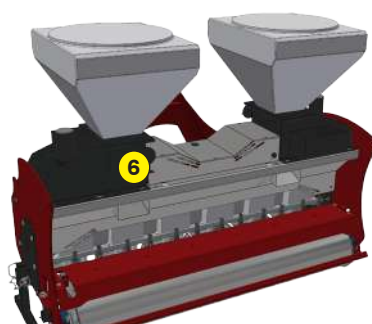

DETHATCHING-
SPIKING

MULCHING

MADE IN FRANCE

DISC OVERSEEDING MACHINE

ROOG 150.60

Functions of the overseeder ROOG 150.60

This overseeding machine allows you to perform your over-seeding operations optimally. Each disc/injector unit produces a clean cut and a precise deposit of seeds. This unique design allows us to offer you a compact machine with a limited weight allowing the selection of a tractor with less lifting capacity.

The cutting of the groove is carried out by sharp discs, arranged on independent blocks that follow the profile of the ground. The injectors place the seeds precisely in the furrows.

The precision seeding, of the classic English ray-grass mixtures, red fescue... is obtained by the volumetric adjustment of the spline dispenser via the dial clock. The rear roller then closes the grooves.

- 1 Precise seed deposition by the disc/injector unit
- 2 Clean cut by sharp discs
- 3 Precise dosing of seed quantities with the spline seed drill
- 4 Ventilated fluted-roller seeder
- 5 Precise adjustment of the rear roller
- 6 Tank drain funnel
- 7 Seed drill control in the cab

Machine	ROOG 150.60
Working width	1500 mm (59")
Total width	1760 mm (69" 1/4)
Weight	665 Kg (1466 lb)
Tractor : Required power	From 30 CV (Check the lifting capacity of the tractor)
Seeding depth	0 to 20 mm (0" to 3/4")
Interval between sowing	60 mm (2" 1/4)
Number of discs	24
Depth adjustment	3rd point + roll
3 point hitch	Categories 1 & 2
Transport dimension w x L x H	1760 mm x 1010 mm x 1490 mm (69" 1/4 x 58" 3/4 x 39" 3/4)
Seeder	
Type of seed drill	Ventilated fluted-roller seeder (SCV) with
Seed rate adjustment	Graduated dial
Seed rate calibration	From 2 to 30 g/m ²
Seed drill capacity	160 liters (37 US gal)