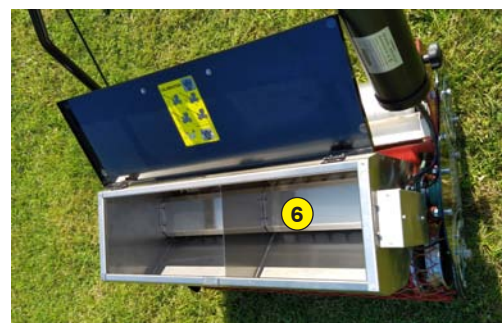

The metal mesh roller, at the front, wafts the soil. Then the seed drill deposits the seeds. Finally the smooth rear roller, ideally compacts the soil to obtain a good germination and avoid the marking of the steps of the user.

Quality of service

A large stock of spare parts is permanently maintained at our factory. Our partners have online tools and quick access to manufacturer information. Maintain the quality and performance of your Rotadairon® by using only original parts.

1. 1 Seed level indicator
2. 2 Seed flow adjustment
3. 3 Seed Depot Calibration Auger
4. 4 Quick adjustment of handlebar height
5. 5 Lithium battery
6. 6 Stainless steel gravity drill
7. 7 Advancement trigger
8. 8 Quick opening / closing system by guillotine, without flow change
9. 9 Option : Extra battery

Machine	e.SEEDCAR
Seeding width	700 mm (27" 1/2)
Autonomy	60 - 90 minutes (≈ 2500 m²)
Lithium battery	36 V / 11.6 Ah Supplied with charger 230 V (E/F plug) Full charging time : 3h30
Total width	840 mm (33")
Front roller type	Metal mesh
Front roller diameter	220 mm (8" 1/2)
Rear roller type	Stainless steel smooth
Rear roller diameter	200 mm (7" 3/4)
Weight	56 Kg (123.4 lb)
Transport dimension w x L x H	860 mm x 850 mm x 1085 mm (33" 7/8 x 33" 1/2 x 42" 3/4)
Seeder	
Type of seed drill	Stainless steel gravity seed drill
Seed rate adjustment	Adjustment dial 0 to 6
Seed rate calibration	Calibration bucket
Seed drill capacity	55 liters (14,5 US gal)
Option	Extra battery

ROTADAIRON
Départementale 92 - Les Hunaudières
72230 Mulsanne - France
Mail : contacts@rotadairon.fr
Phone number : (33) 2 43 422 422

www.rotadairon.fr